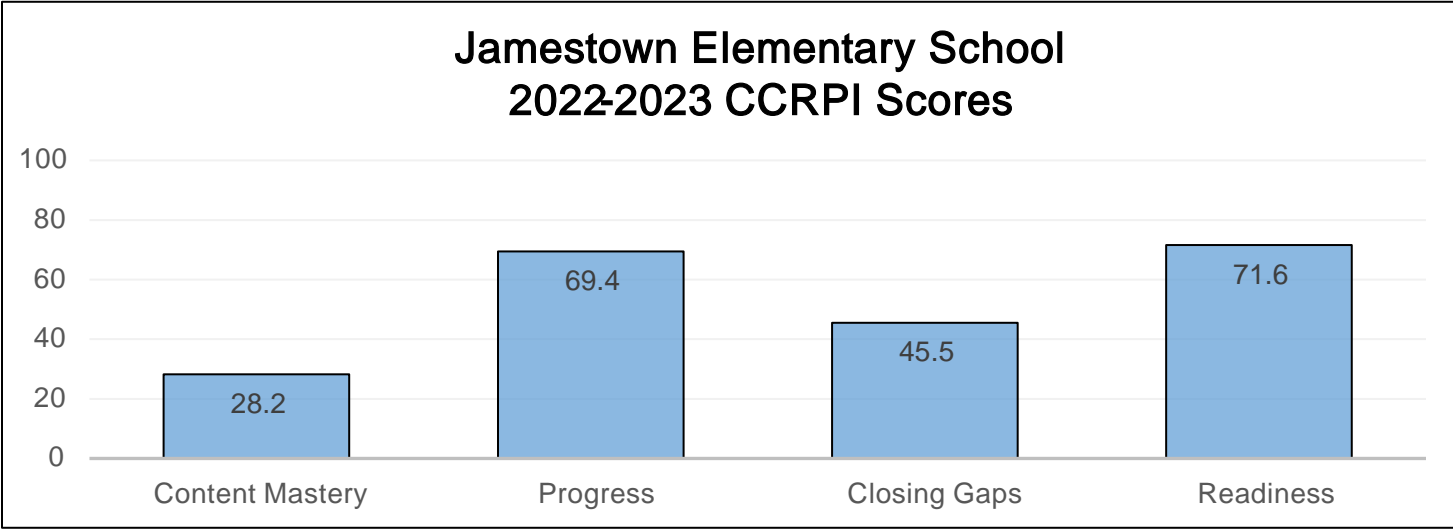

<http://www.rcboe.org/jamestown>

706-796-4760 | fax 706-796-4703

College and Career Ready Performance Index (CCRPI) is Georgia's statewide accountability system. The CCRPI assesses how well students are prepared for college and careers, and ensures that schools are focused on improving achievement